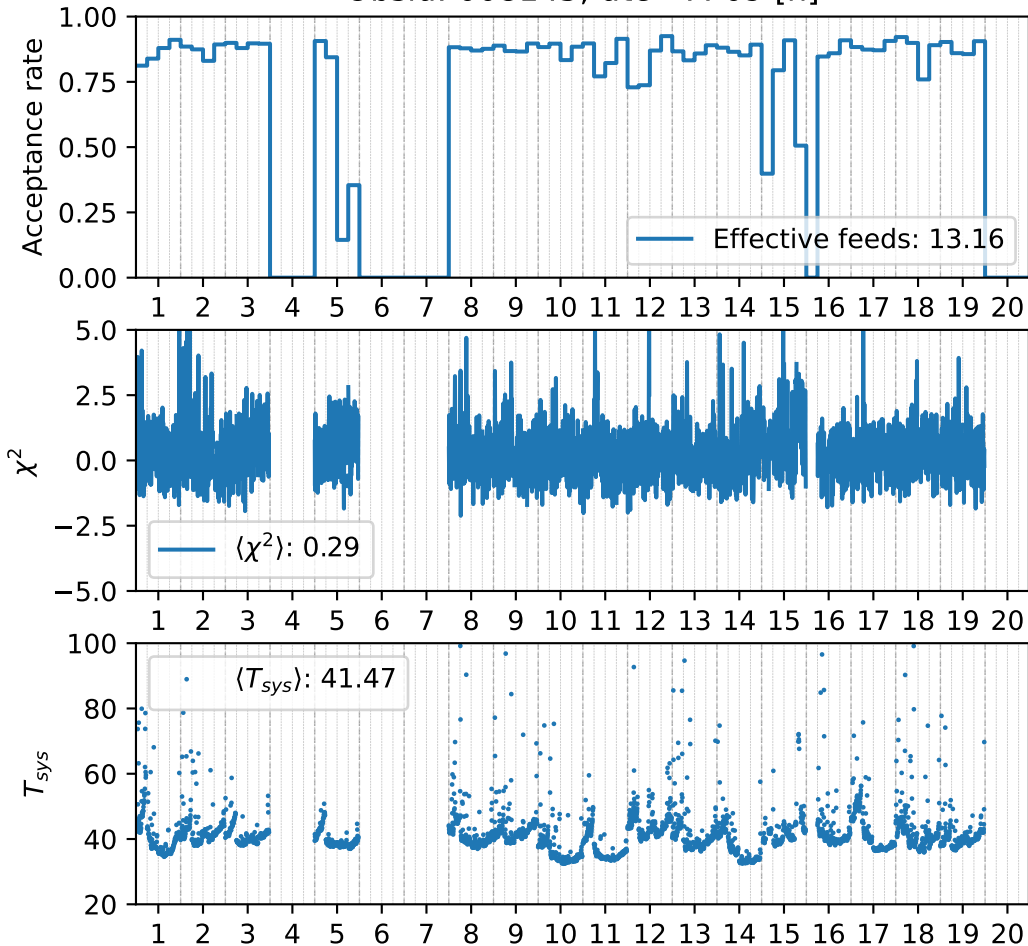

## Obsid: 008145, utc - 7: 09 [h]

outl. freq: 1.81  
corr. struct: 1.04  
edge corr: 0.22  
fixed mask: 0.04  
bad sb: 0.00  
NaN: 0.00