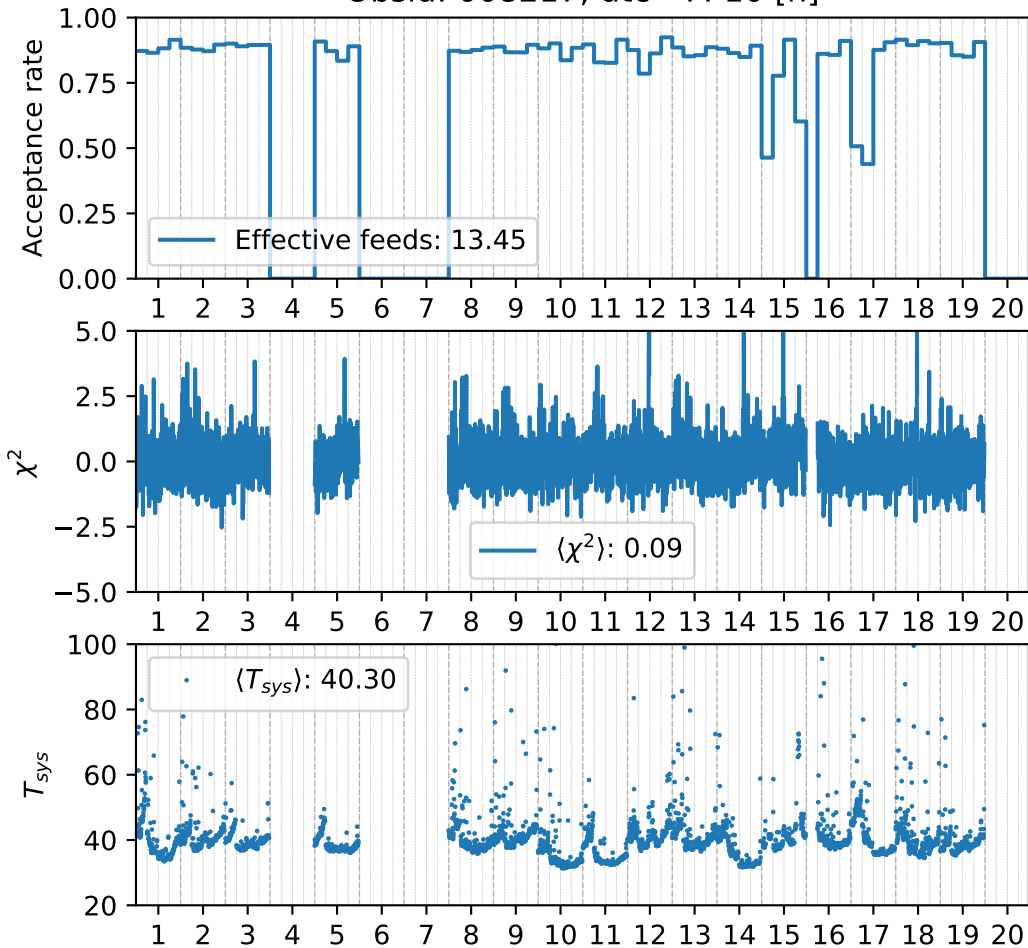

## Obsid: 008217, utc - 7: 10 [h]

outl. freq: 1.80  
corr. struct: 0.82  
edge corr: 0.23  
fixed mask: 0.04  
bad sb: 0.00  
NaN: 0.00