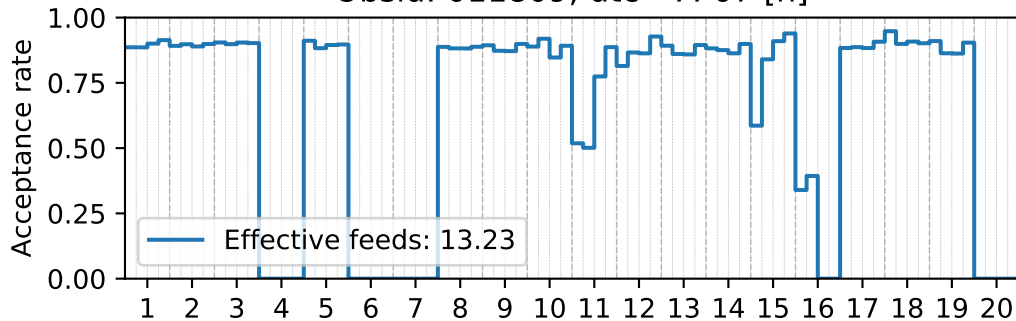

Obsid: 011809, utc - 7: 07 [h]

outl. freq: 1.66  
corr. struct: 1.17  
edge corr: 0.22  
fixed mask: 0.04  
bad sb: 0.00  
NaN: 0.00